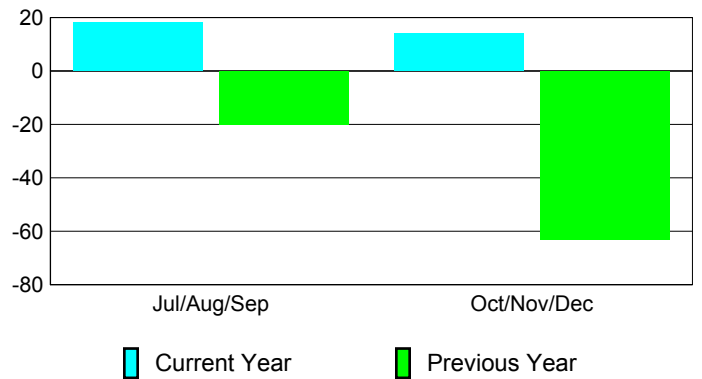

Comparison of Membership Gain/Loss

Current Year Compared to the Previous Year