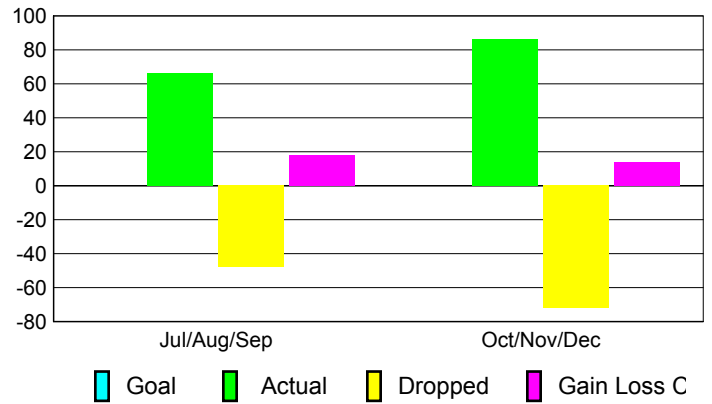

Membership Results 2010-2011

Goal, New, Dropped, Gain/Loss