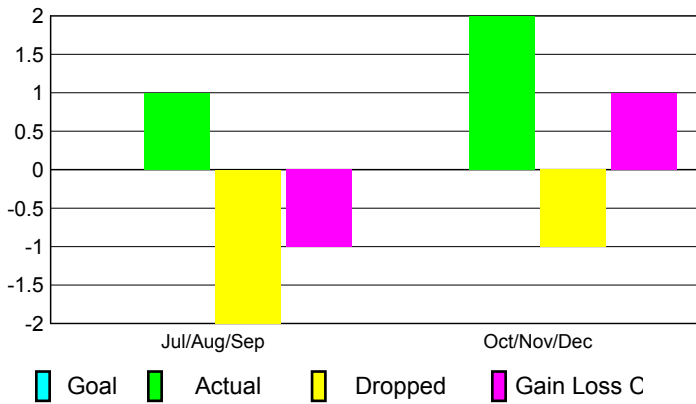

2010-2011 GMT Reports for District (or Undistricted) **District 301D2**

GMT: Doctor DATUK K NAGARATNA

Location: PHILIPPINES

GMT CA: 5

CLUBS

Club Results
2010-2011

Clubs
2009-2010

Month	New Club Goal	Actual New Clubs	Actual Dropped Clubs	Gain/Loss of Clubs	Gain/Loss of Clubs
Jul/Aug/Sep	0	1	-2	-1	0
Oct/Nov/Dec	0	2	-1	1	0
Totals	0	3	-3	0	0

Club Results 2010-2011

Goal, New, Dropped, Gain/Loss

Comparison of Club Gain/Loss

Current Year Compared to the Previous Year

YTD Status Quo Clubs 2010-2011

Status Quo Clubs Compared to Status Quo Members

MEMBERSHIP